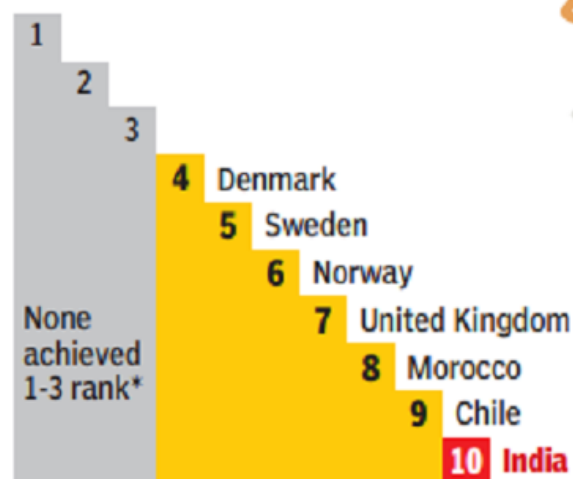

relatively bipeds that reached lengths of 3-10 m.

Climate Change Performance Index

The 17th edition of the Climate Change Performance Index was released.

- This index was compiled by Germanwatch, the New Climate Institute, and the Climate Action Network.
- The index is an independent monitoring tool for tracking the climate protection performance of 60 countries and the European Union.
- **Findings** - The recent edition of the index kept the first 3 ranks of the overall rankings empty as no country had performed well enough in all index categories to achieve an overall very high rating.
- The first 3 ranks in the greenhouse gas emissions category were kept empty too.
- Overall, the overall top performers in the list of 60 countries were Denmark, Sweden and Norway.
- Australia, South Korea, Russia and the US are among the lowest performing countries along with Kazakhstan and Saudi Arabia.
- In terms of greenhouse gas emissions, Sweden, Egypt, Chile and the UK are in the top 7 of this category.
- **India** is at number 10 in the overall rankings. It is a high performer except in the renewable energy category, in which it is ranked “medium”.
- India is benefiting from its relatively low per-capita emissions.
- India is ranked 10 in terms of greenhouse gas emissions.

HAT-TRICK FOR INDIA

Where do countries stand in Climate Change Performance Index (CCPI) Ranking

*No country performed well enough in all four assessed categories to achieve perfect score on CCPI