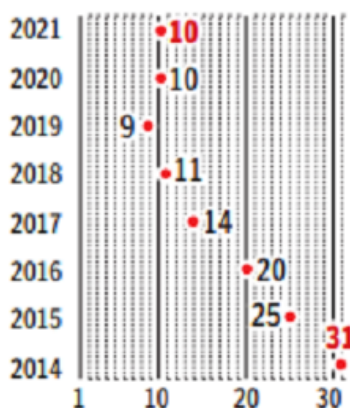

### Leonids Meteor Shower

*This year's annual November Leonids Meteor Shower has begun.*

- Every year in November, an annual meteor shower called the Leonids radiate out from the direction of the constellation of Leo in the sky.
- The peak activity of a meteor shower is on November 17. The peak time comes when the Earth passes through the densest part of the debris.
- The meteors originate from the comet 55P/Tempel-Tuttle, which orbits the sun every 33 years in the constellation Leo.
- Earth passes through this trail of meteors each year as it revolves around the sun, causing meteor showers (1,000 meteors per hour) to occur.
- Leonids are the major shower that features the fastest meteors (speeds of 71 km/s), although the rates are often as low as 15 meteors per hour.
- They are also called fireballs (because of their bright colours) and earthgazer meteors (because they streak close to the horizon.)
- The light is a result of the friction between the meteorite and the molecules present in the Earth's atmosphere because of which it burns.
- The last Leonid storm took place in 2002.
- **Visibility** - The showers are visible on any cloudless night when the Moon is not very bright. They are best viewed at about midnight.
- Ideally, the viewing location should have no light pollution; the farther away from cities the better.

### HAT-TRICK FOR INDIA

Where do countries stand in Climate Change Performance Index (CCPI) Ranking

\*No country performed well enough in all four assessed categories to achieve perfect score on CCPI

### India's track record